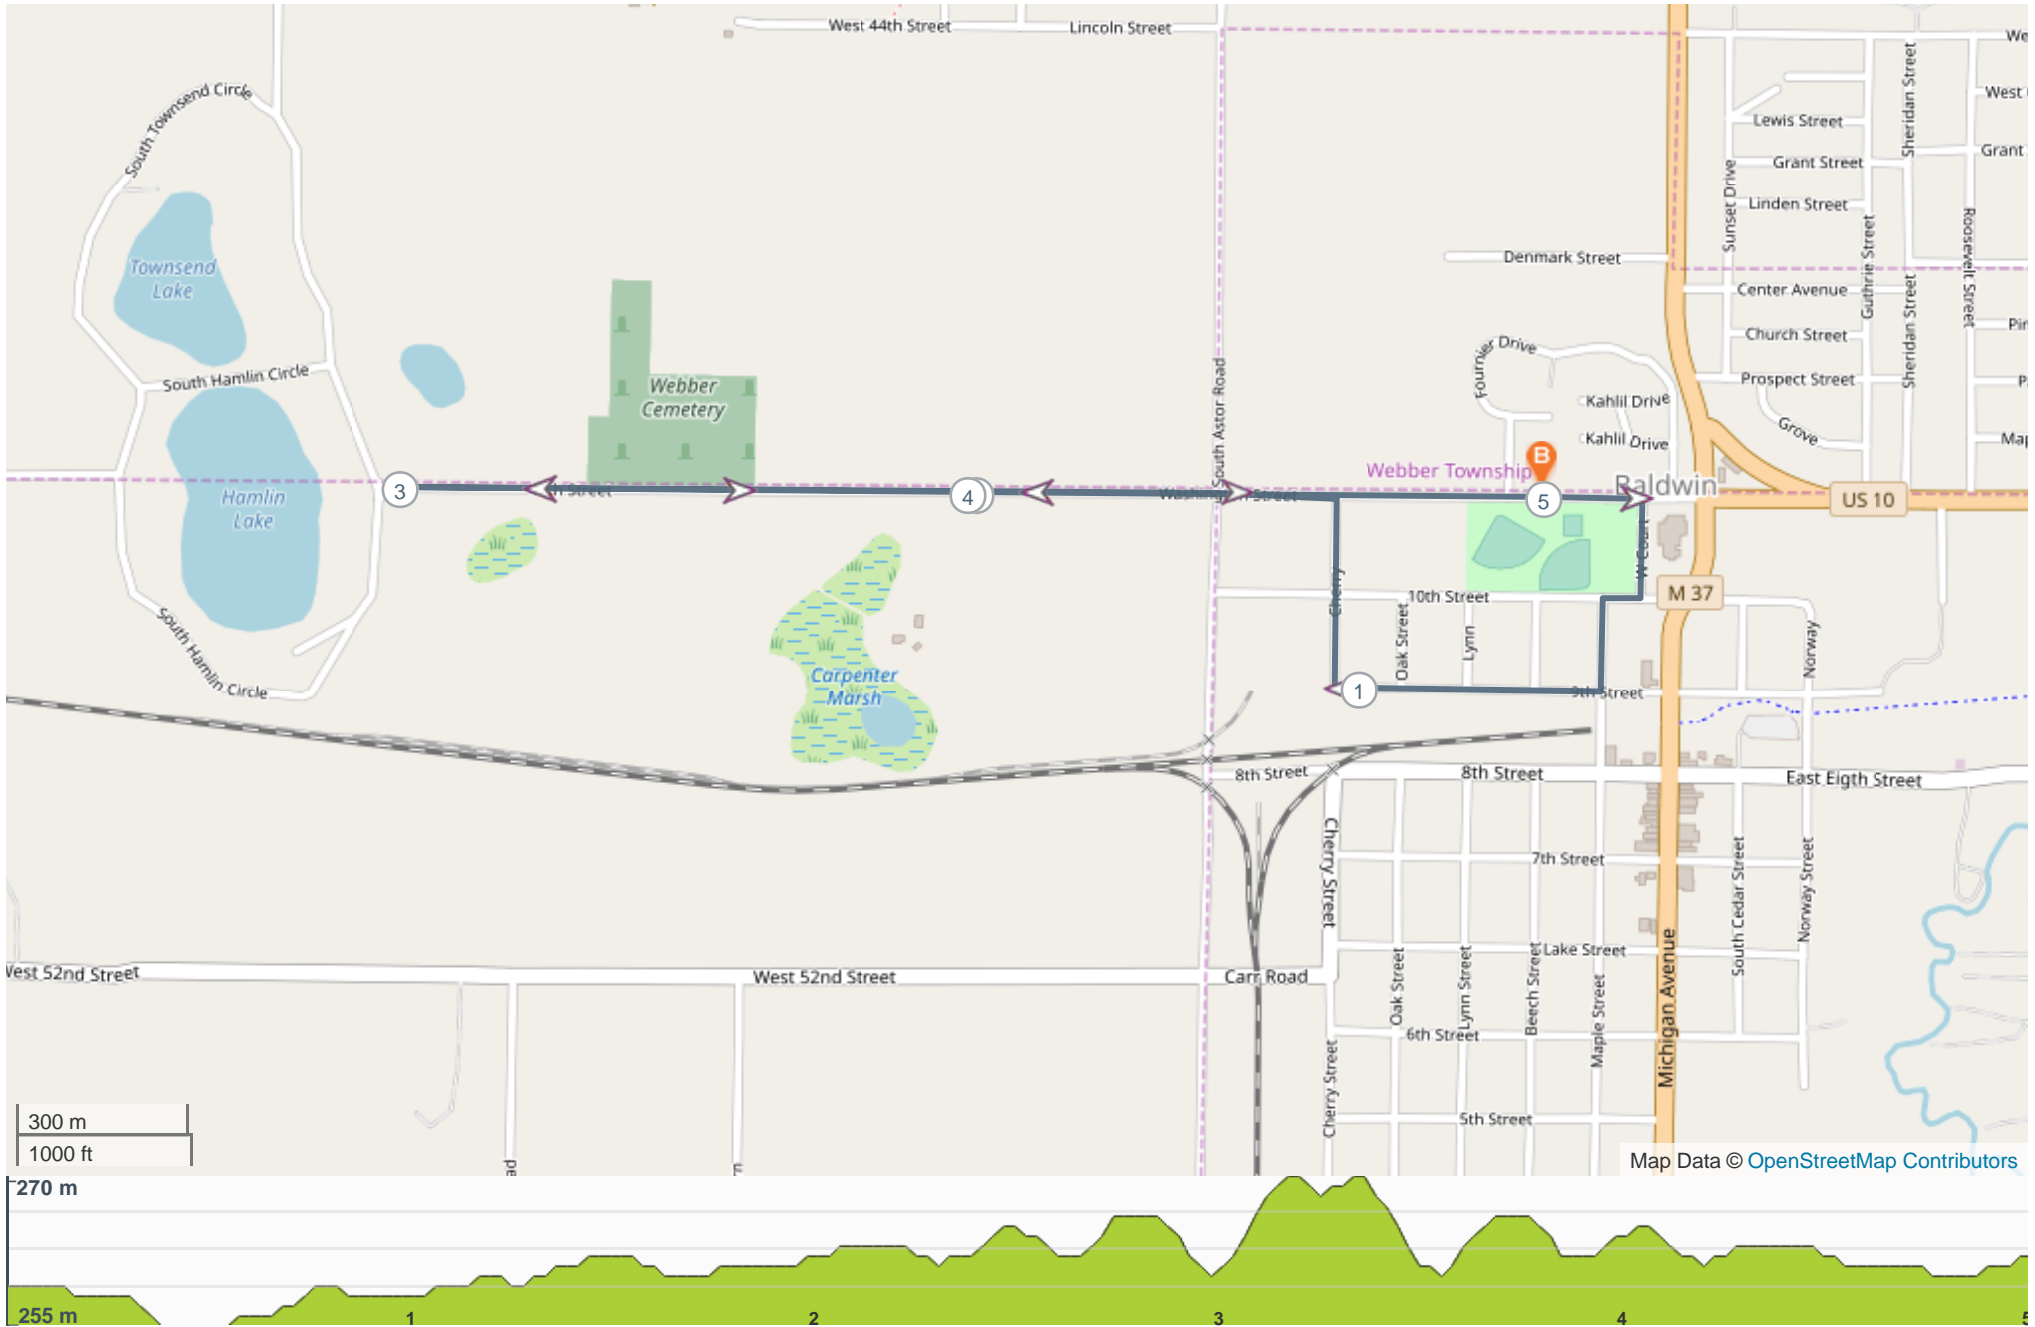

# Unnamed Route

**ROUTE DIRECTIONS**

<b>No</b>	<b>Km</b>	<b>Turn</b>	<b>Directions</b>
1	0.176	➔	Turn right onto W Court
2	0.349	➔	Turn right onto 10th Street
3	0.414	➠	Turn left onto Maple Street
4	0.577	➔	Turn right onto 9th Street
5	1.372	➠	Turn left onto Washington Street
6	3.007	⬇	Make a U-turn onto 48th Street
7	5.000		